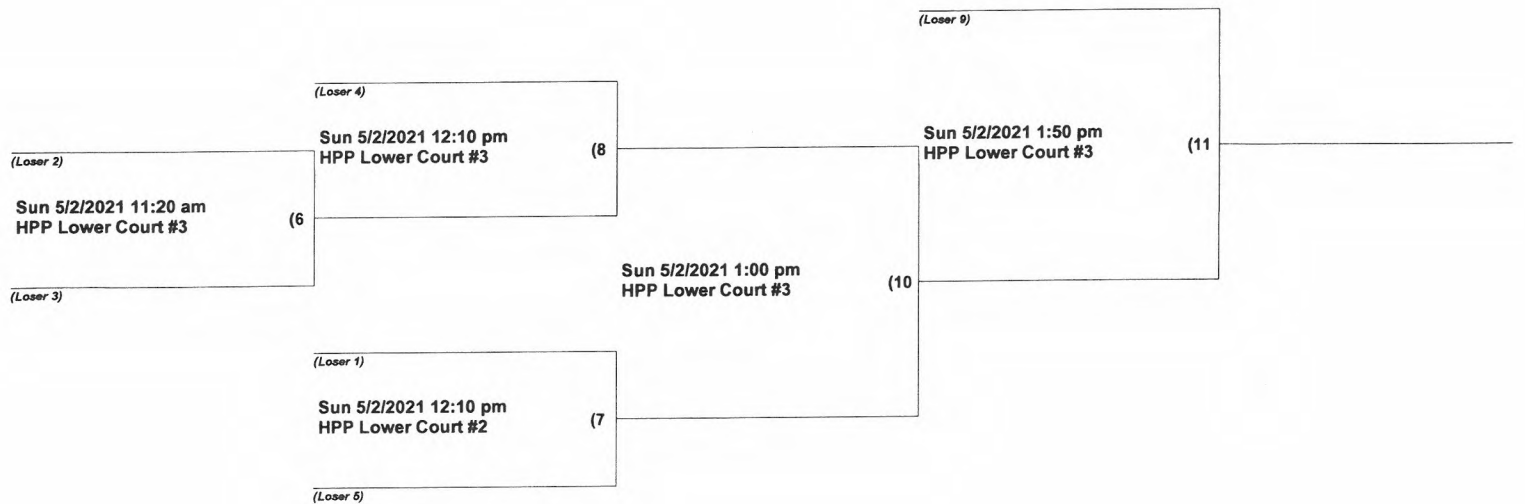

CCPR Pickleball Mixed Double 4.0 AGES 50+