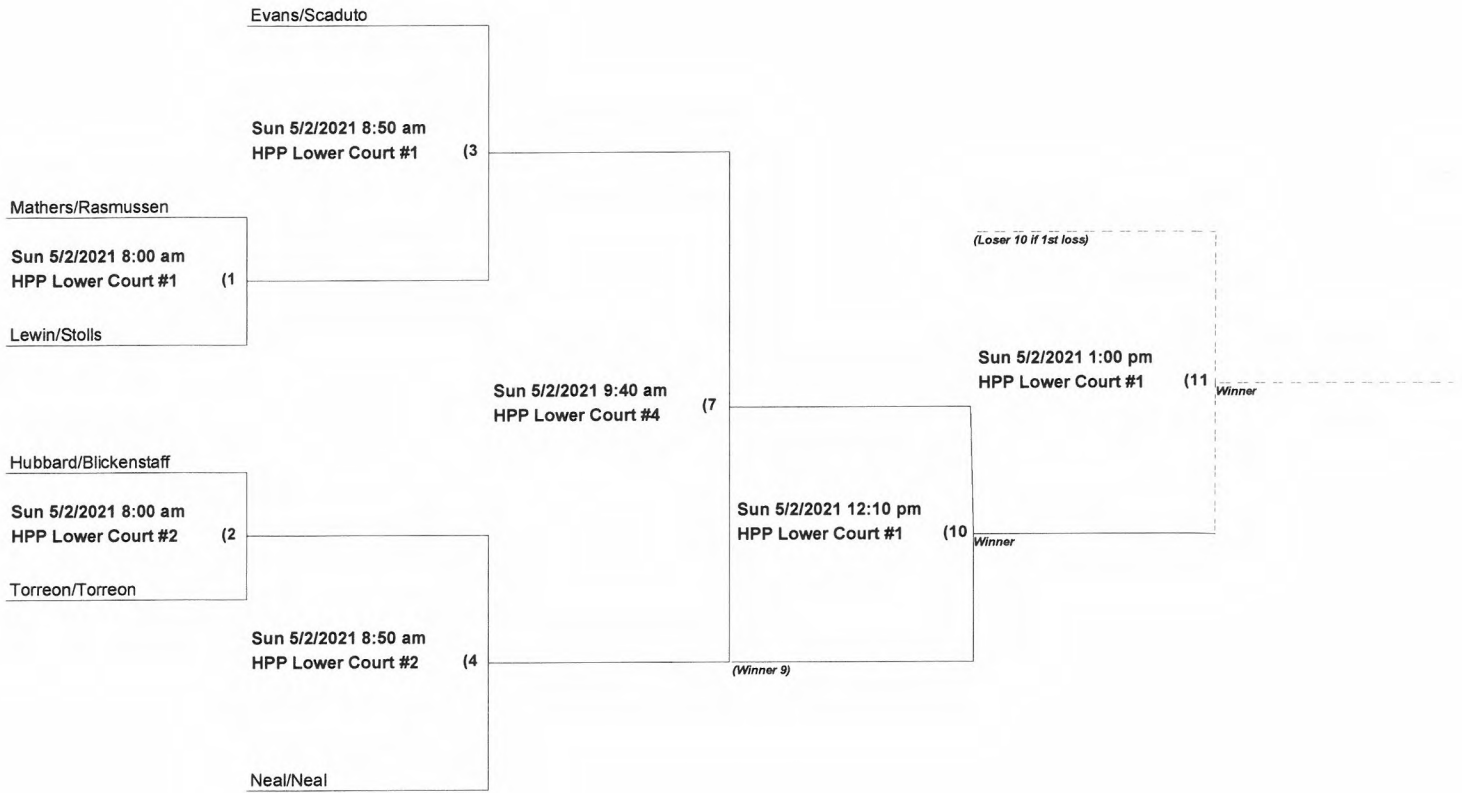

# CCPR Pickleball Mixed Doubles 3.0-3.5 AGES 50+

CCPR Pickleball Mixed Doubles 3.0-3.5 AGES 60+

# CCPR Pickleball Mixed Doubles 3.0+ AGES 19-49

# CCPR Pickleball Mixed Double 4.0 AGES 50+

# CCPR Pickleball Mixed Doubles 4.5 AGES 19-49