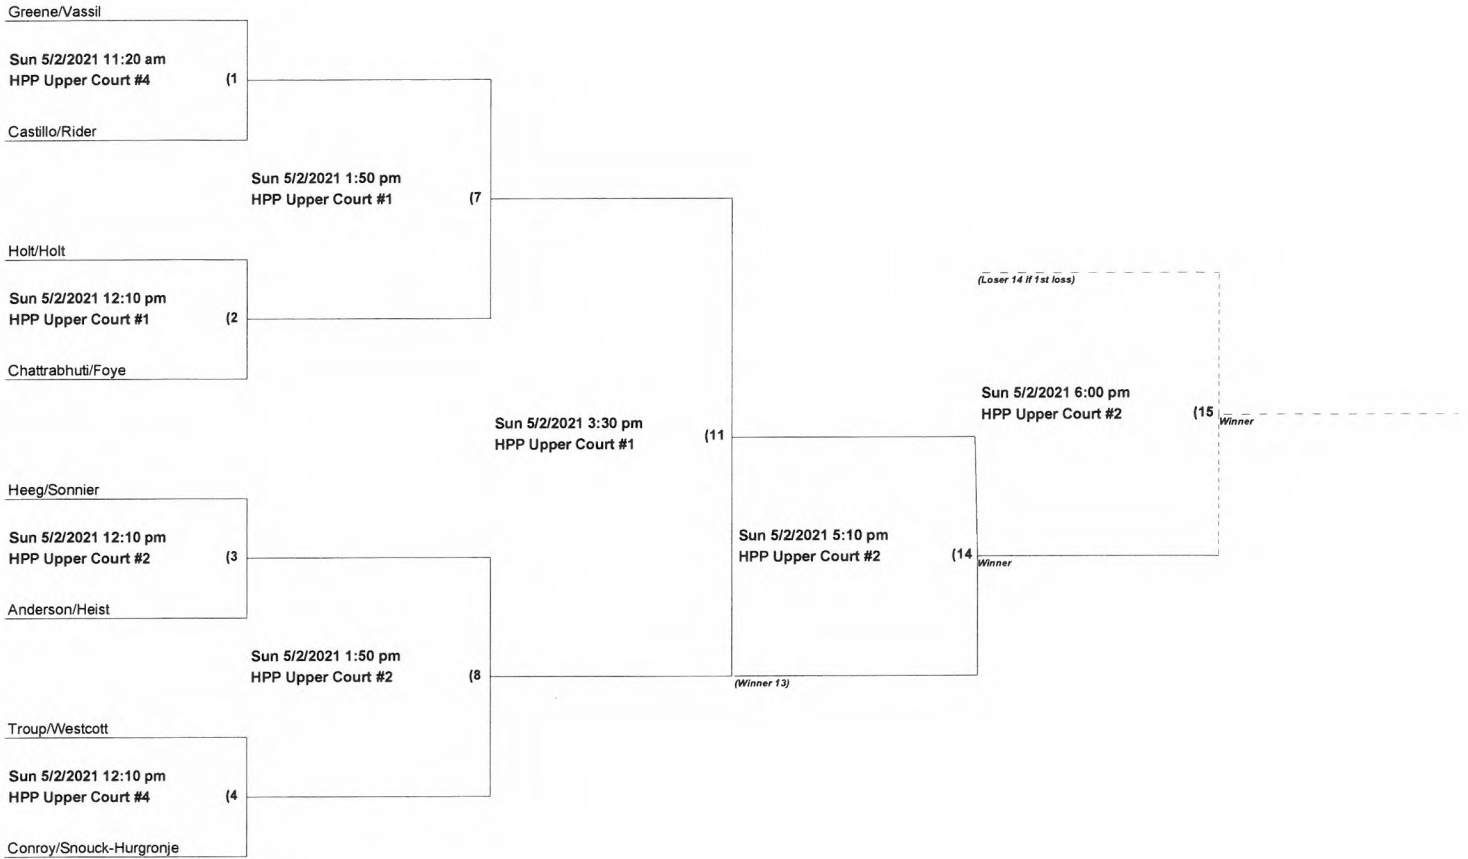

# CCPR Pickleball Mixed Doubles 3.0-3.5 AGES 50+

CCPR Pickleball Mixed Doubles 3.0-3.5 AGES 60+

# CCPR Pickleball Mixed Doubles 3.0+ AGES 19-49

# CCPR Pickleball Mixed Double 4.0 AGES 50+

# CCPR Pickleball Mixed Doubles 4.5 AGES 19-49