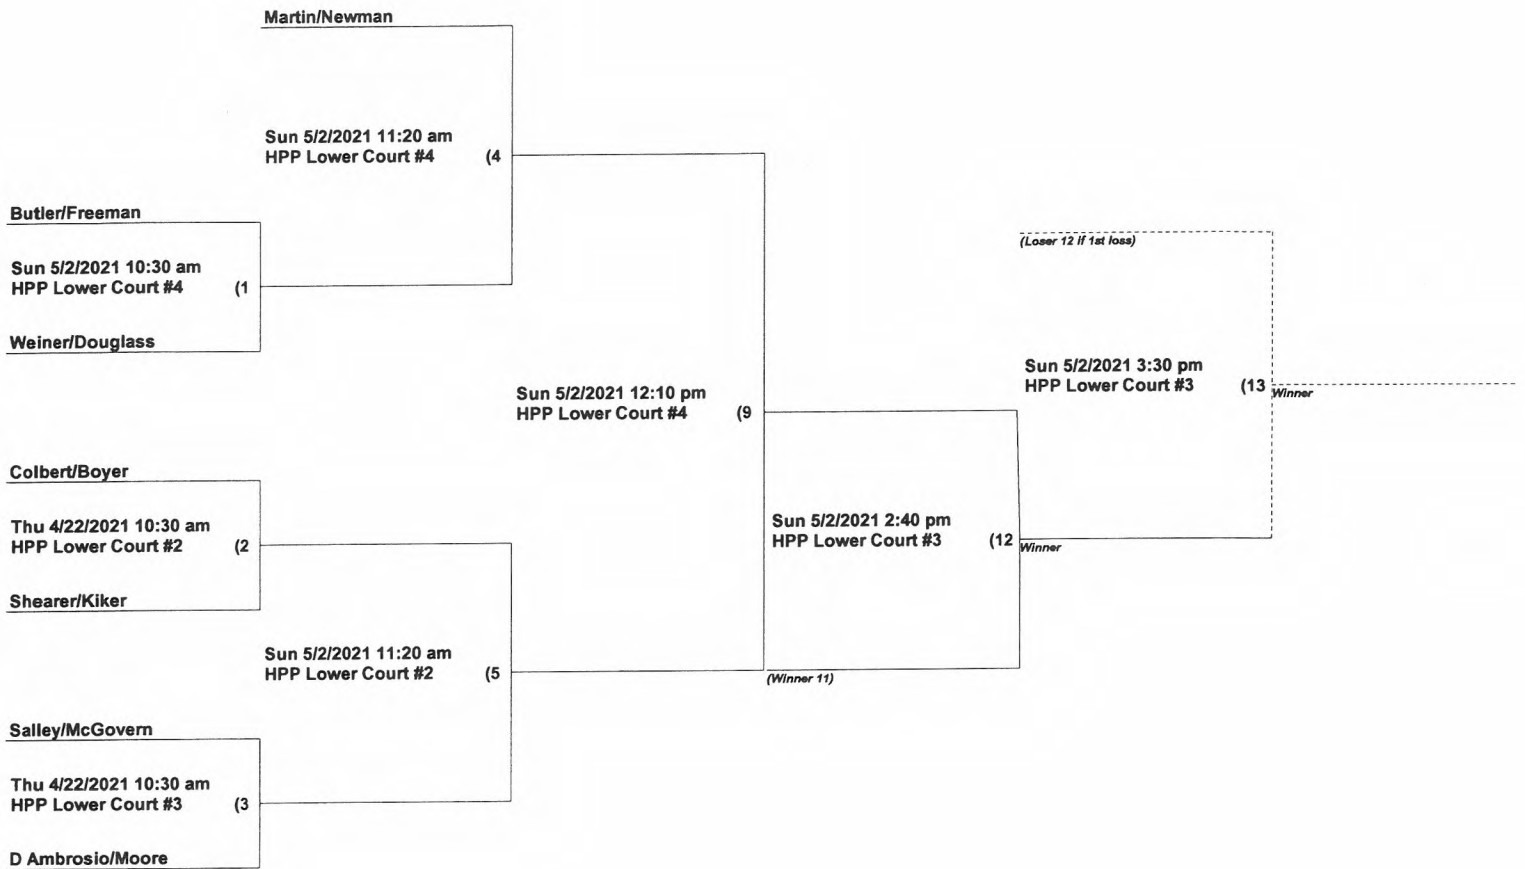

# CCPR Pickleball Mixed Doubles 3.0-3.5 AGES 50+

CCPR Pickleball Mixed Doubles 3.0-3.5 AGES 60+

# CCPR Pickleball Mixed Doubles 3.0+ AGES 19-49

# CCPR Pickleball Mixed Double 4.0 AGES 50+

# CCPR Pickleball Mixed Doubles 4.5 AGES 19-49