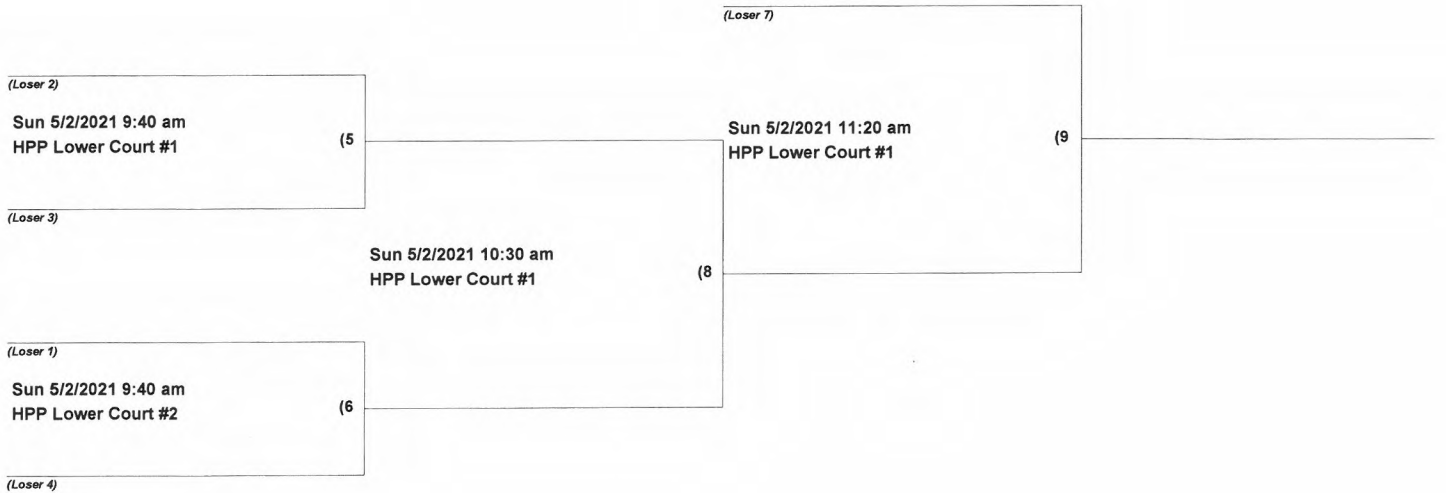

# CCPR Pickleball Mixed Doubles 3.0-3.5 AGES 50+

CCPR Pickleball Mixed Doubles 3.0-3.5 AGES 60+