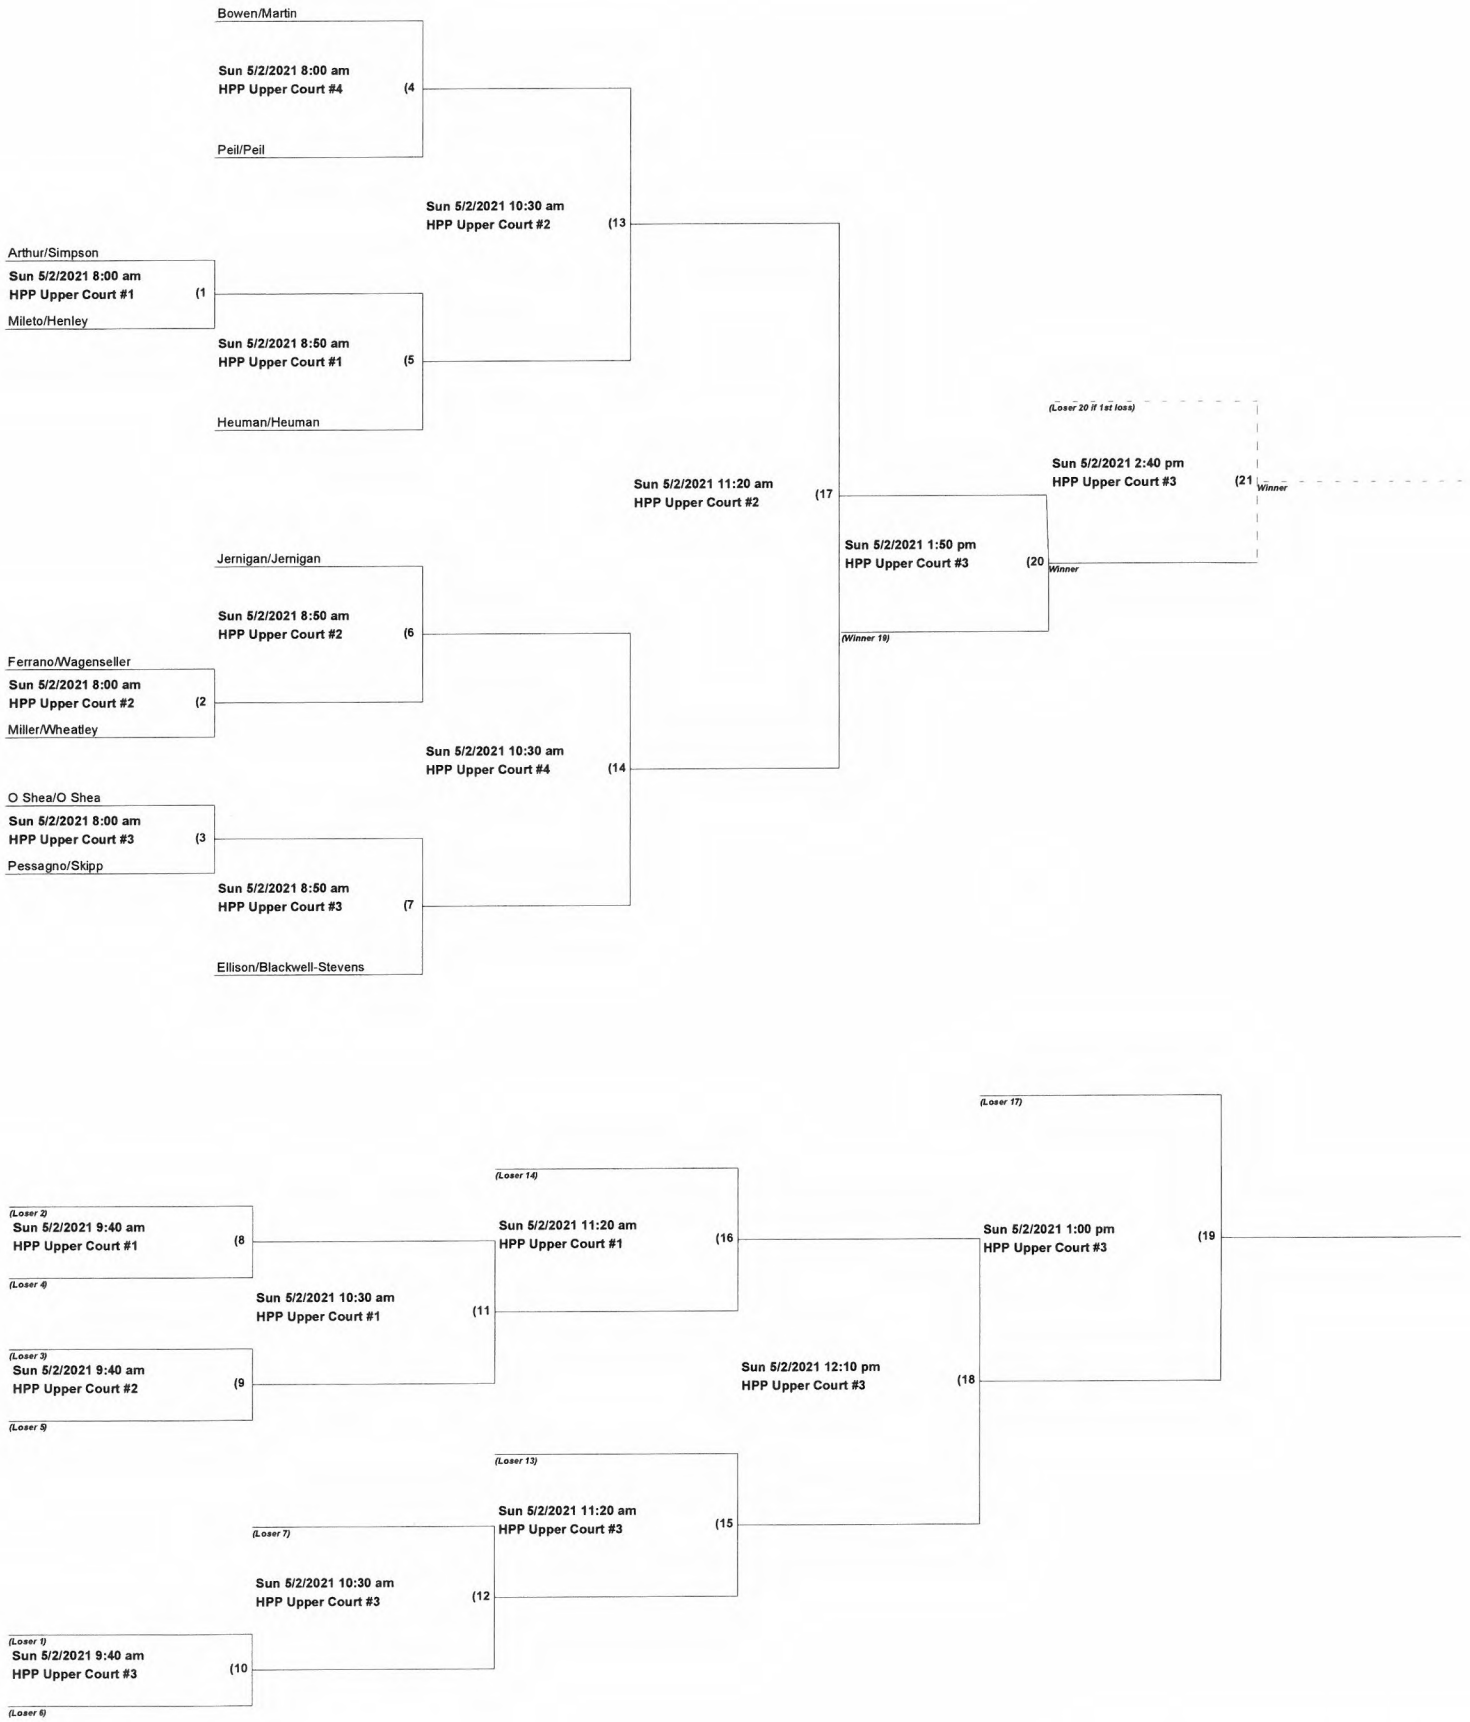

# CCPR Pickleball Mixed Doubles 3.0-3.5 AGES 50+

CCPR Pickleball Mixed Doubles 3.0-3.5 AGES 60+

# CCPR Pickleball Mixed Doubles 3.0+ AGES 19-49

# CCPR Pickleball Mixed Double 4.0 AGES 50+