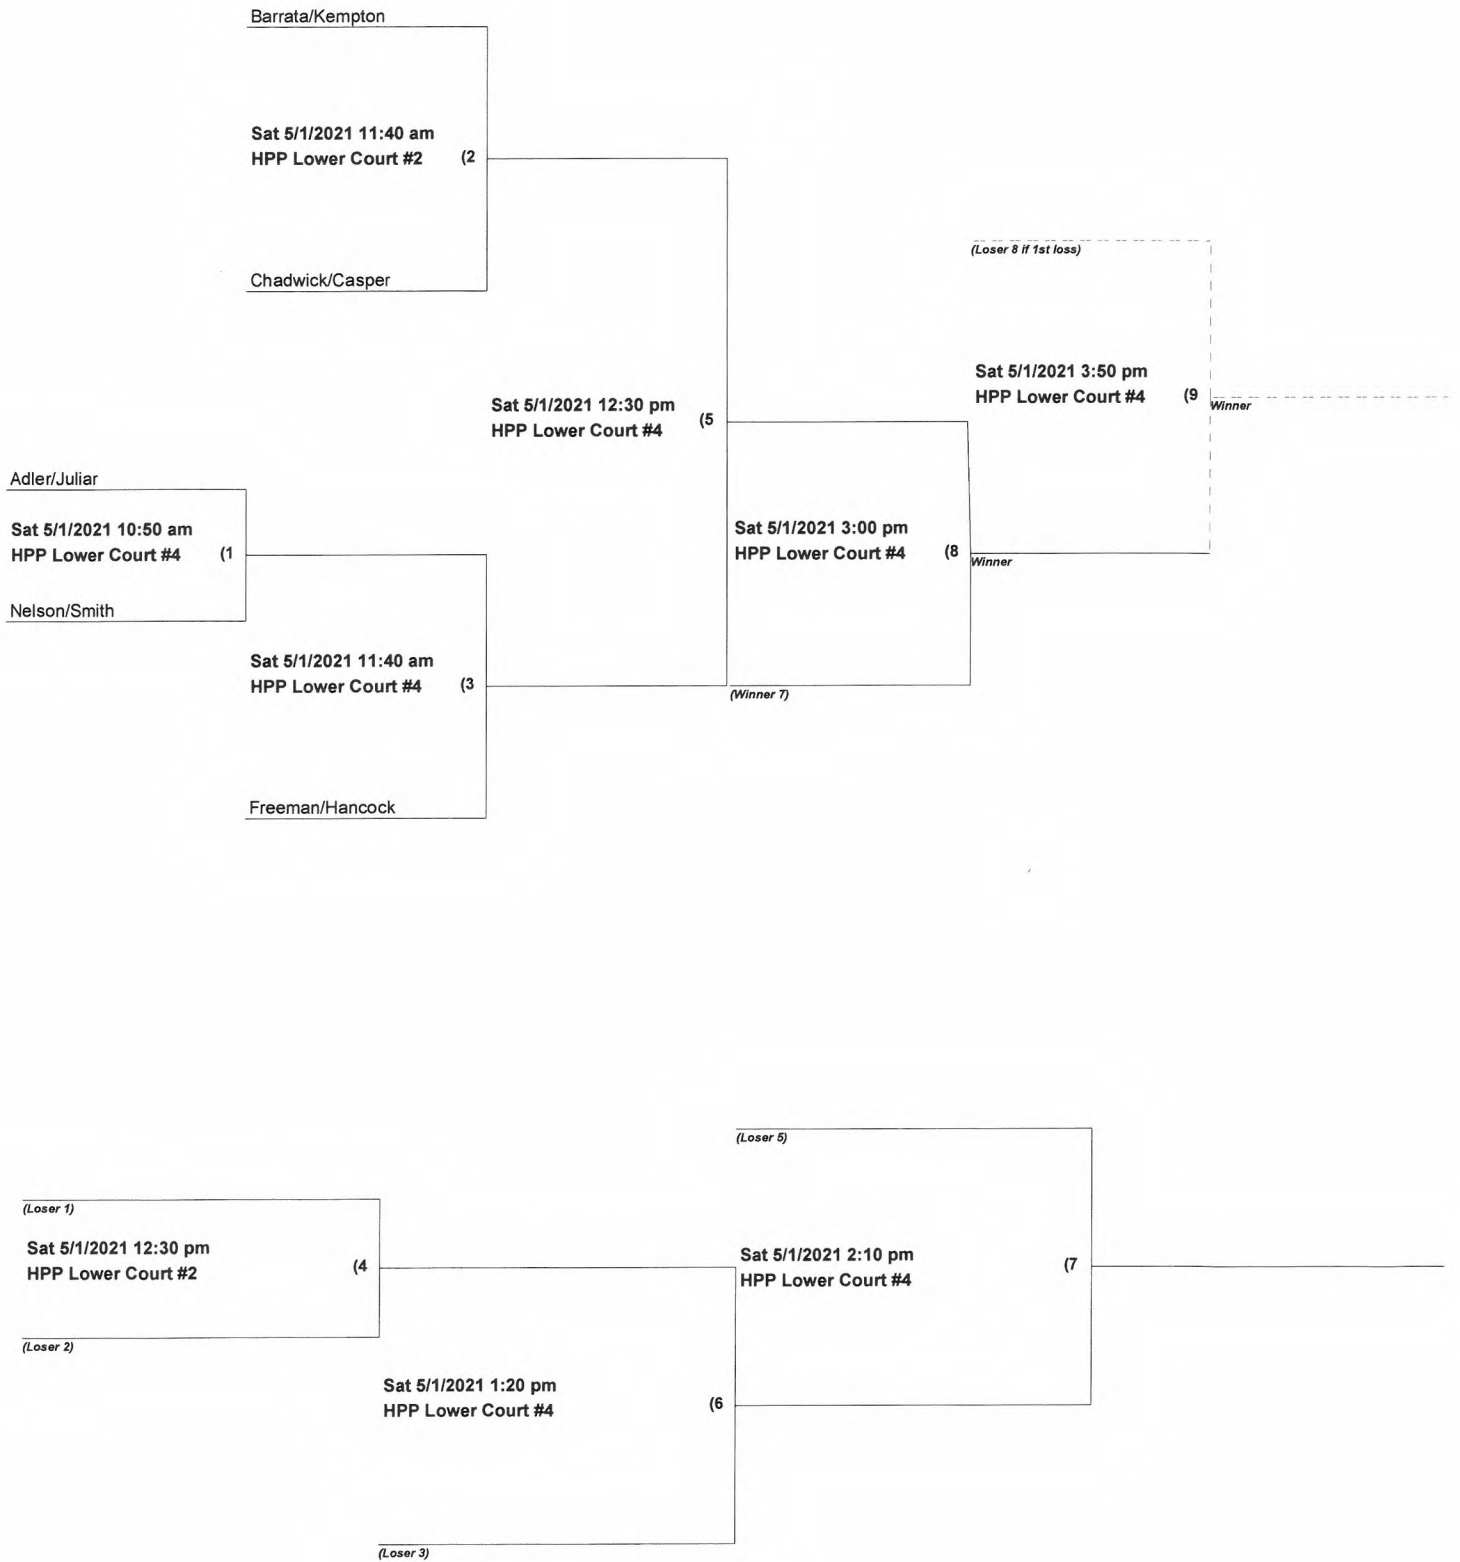

CCPR Pickleball Men's Doubles 3.0-3.5 AGES 19-49

CCPR Pickleball Men's Doubles 3.0-3.5 AGES 50+

CCPR Pickleball Men's Doubles 3.0-3.5 AGES 60+

CCPR Pickleball Men's Doubles 3.5 AGES 60+

CCPR Pickleball Men's Doubles 4.0 Ages 50+

CCPR Pickleball Men's Doubles 4.5 AGES 19-49