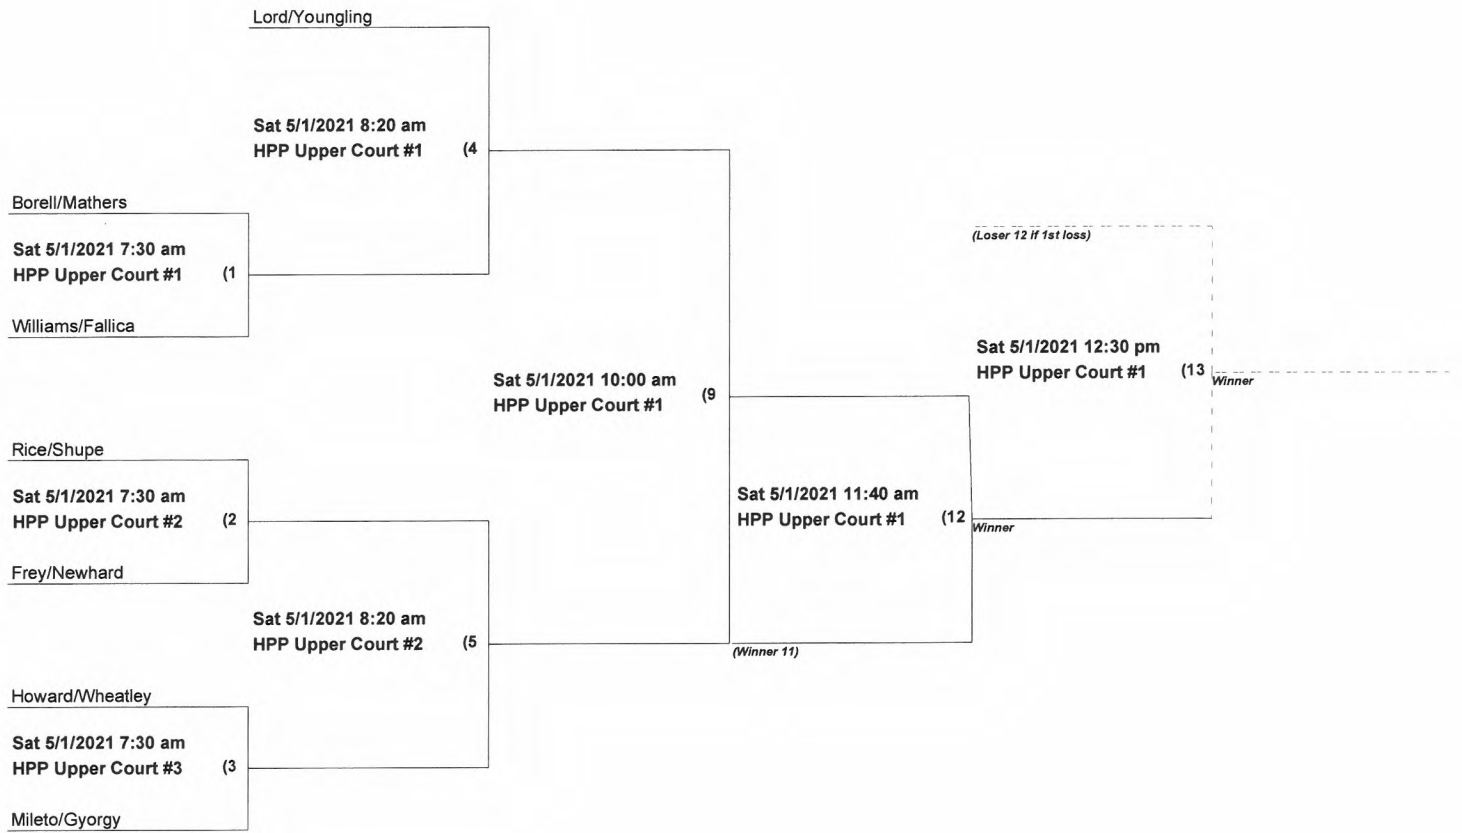

CCPR Pickleball Men's Doubles 3.0-3.5 AGES 19-49

CCPR Pickleball Men's Doubles 3.0-3.5 AGES 50+

CCPR Pickleball Men's Doubles 3.0-3.5 AGES 60+

CCPR Pickleball Men's Doubles 3.5 AGES 60+

CCPR Pickleball Men's Doubles 4.0 Ages 50+

CCPR Pickleball Men's Doubles 4.5 AGES 19-49