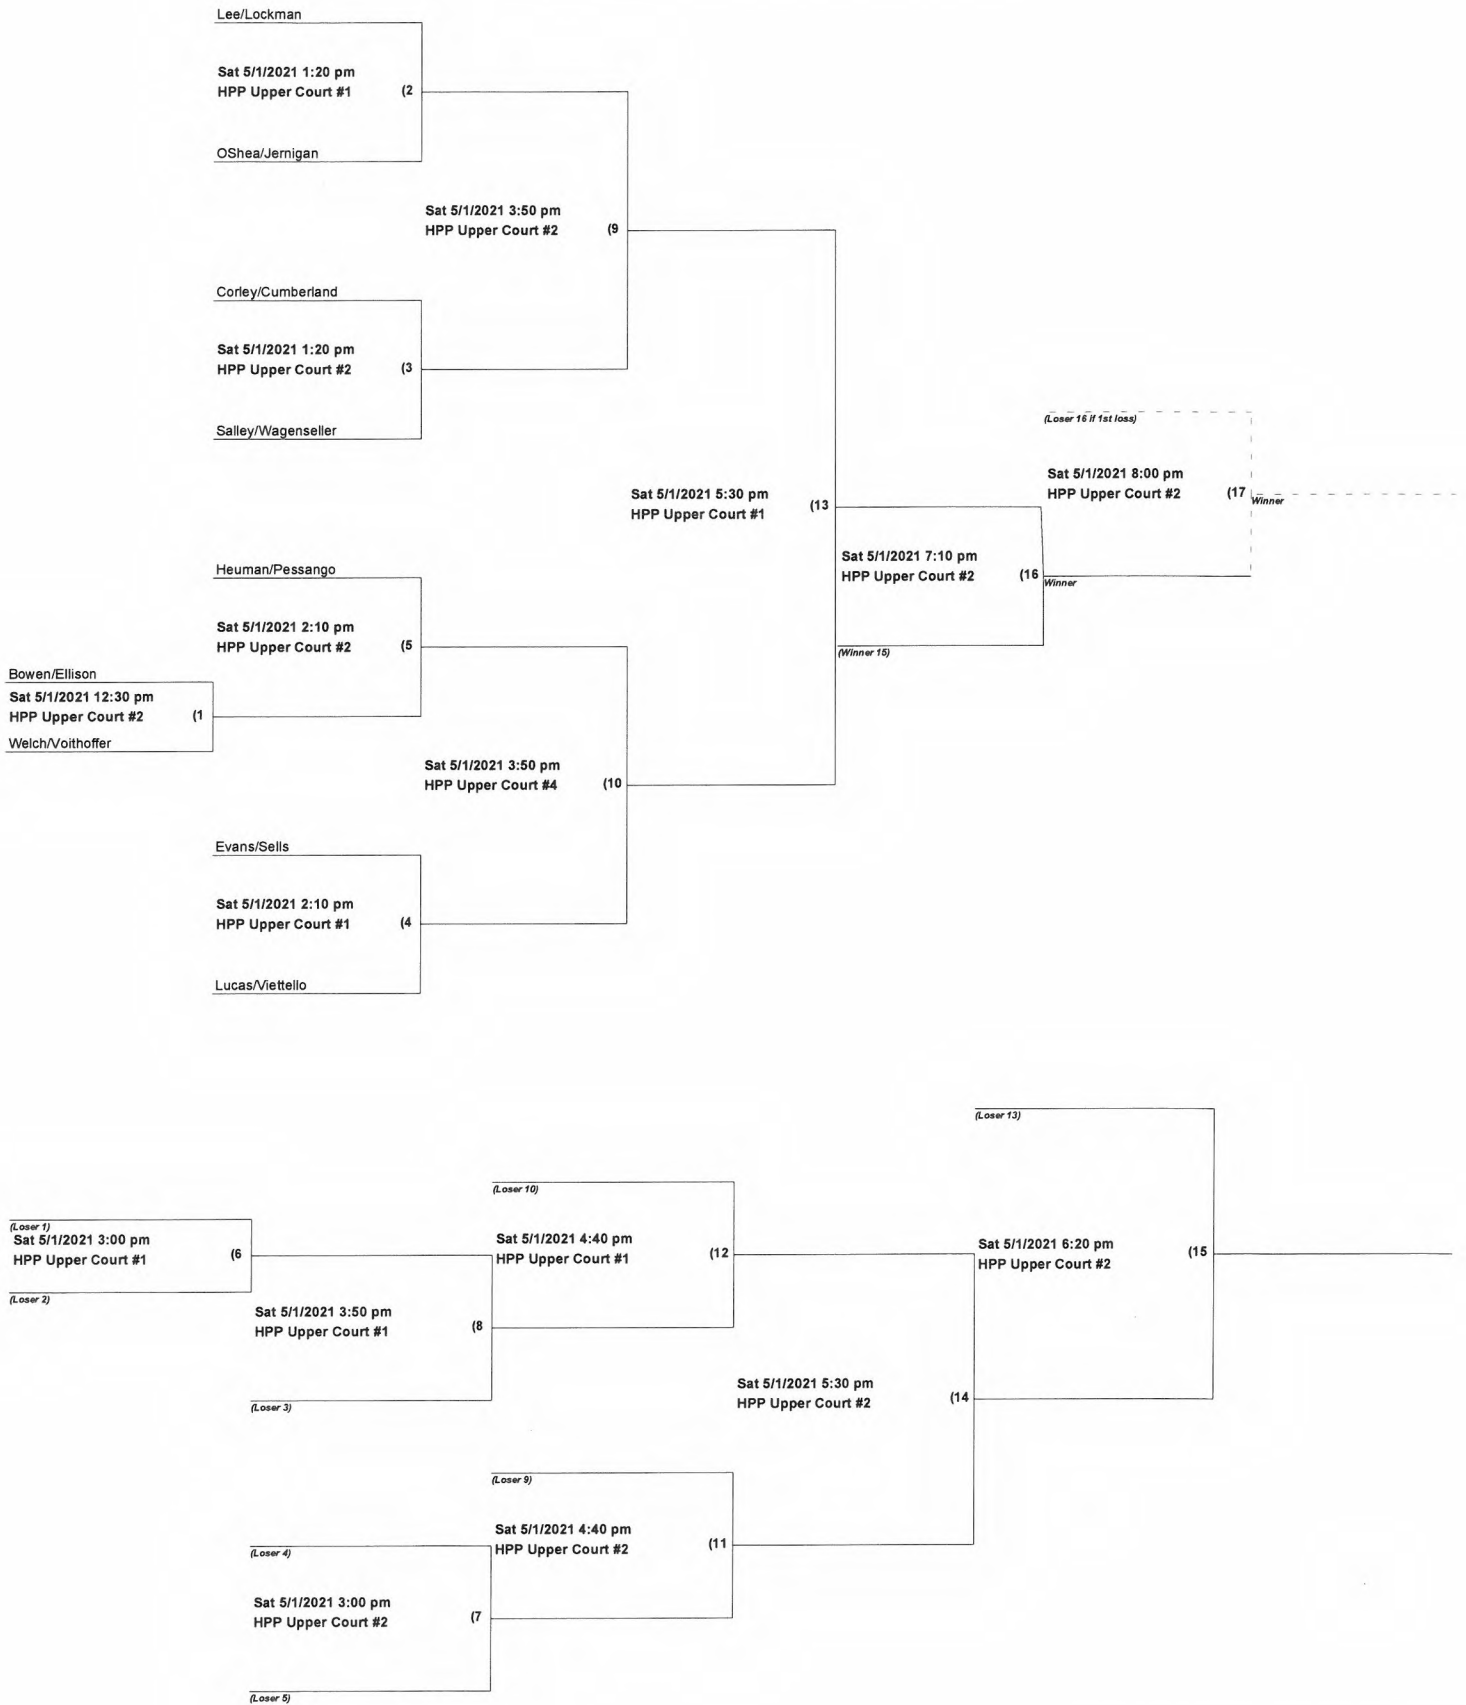

CCPR Pickleball Men's Doubles 3.0-3.5 AGES 19-49

CCPR Pickleball Men's Doubles 3.0-3.5 AGES 50+

CCPR Pickleball Men's Doubles 3.0-3.5 AGES 60+

CCPR Pickleball Men's Doubles 3.5 AGES 60+

CCPR Pickleball Men's Doubles 4.0 Ages 50+

CCPR Pickleball Men's Doubles 4.5 AGES 19-49