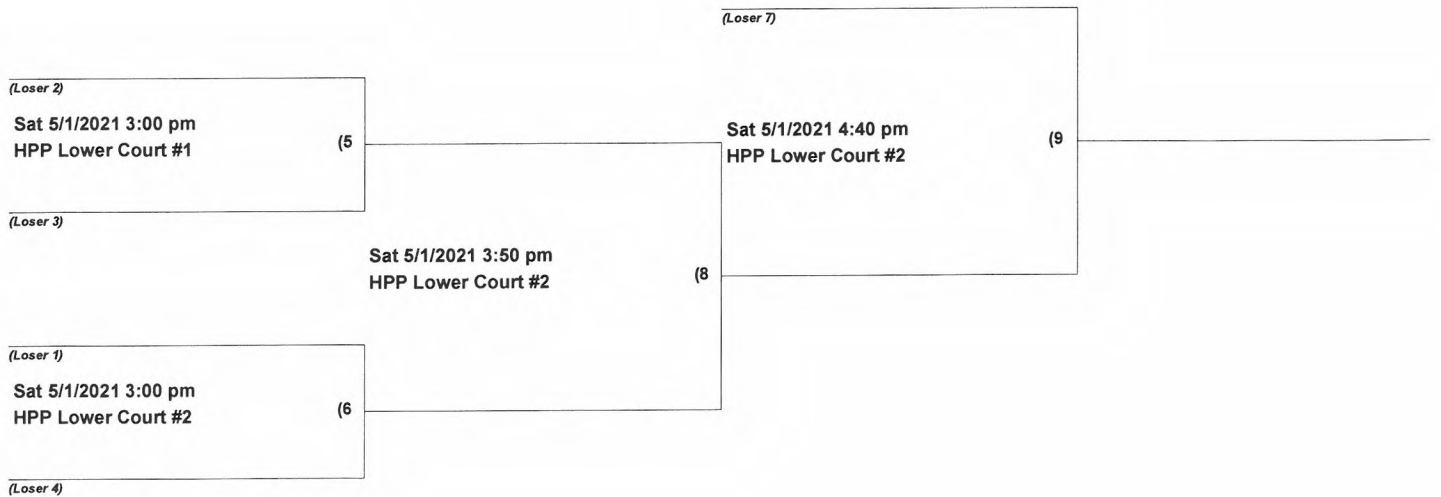

CCPR Pickleball Men's Doubles 3.0-3.5 AGES 19-49

CCPR Pickleball Men's Doubles 3.0-3.5 AGES 50+

CCPR Pickleball Men's Doubles 3.0-3.5 AGES 60+

CCPR Pickleball Men's Doubles 3.5 AGES 60+

CCPR Pickleball Men's Doubles 4.0 Ages 50+

CCPR Pickleball Men's Doubles 4.5 AGES 19-49