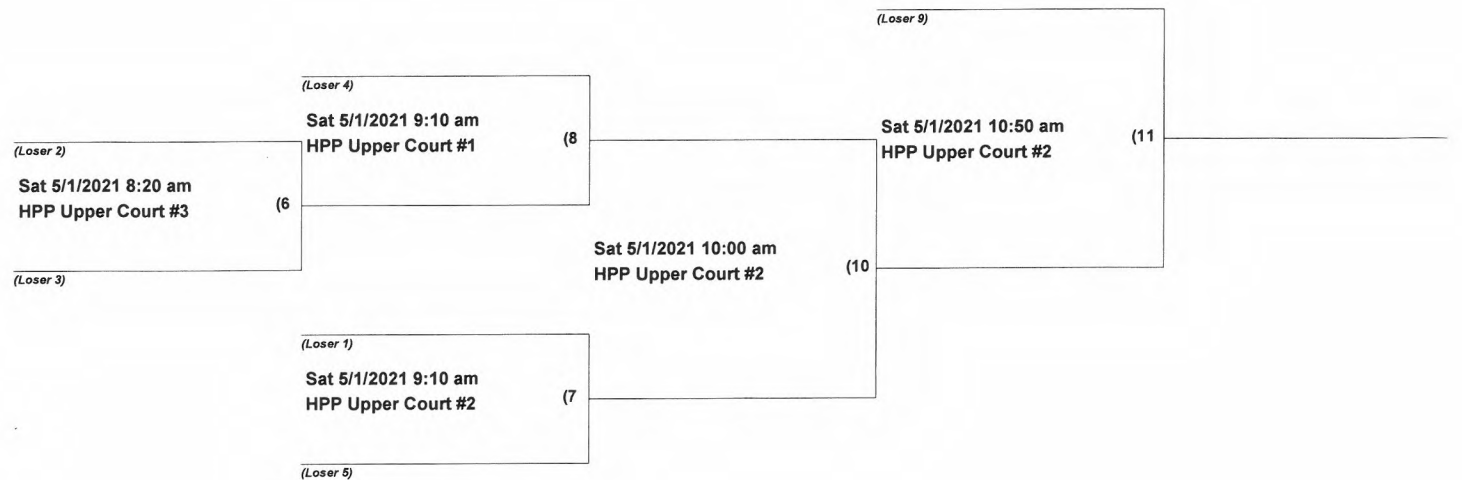

CCPR Pickleball Men's Doubles 3.0-3.5 AGES 19-49

CCPR Pickleball Men's Doubles 3.0-3.5 AGES 50+

CCPR Pickleball Men's Doubles 3.0-3.5 AGES 60+

CCPR Pickleball Men's Doubles 3.5 AGES 60+

CCPR Pickleball Men's Doubles 4.0 Ages 50+

CCPR Pickleball Men's Doubles 4.5 AGES 19-49