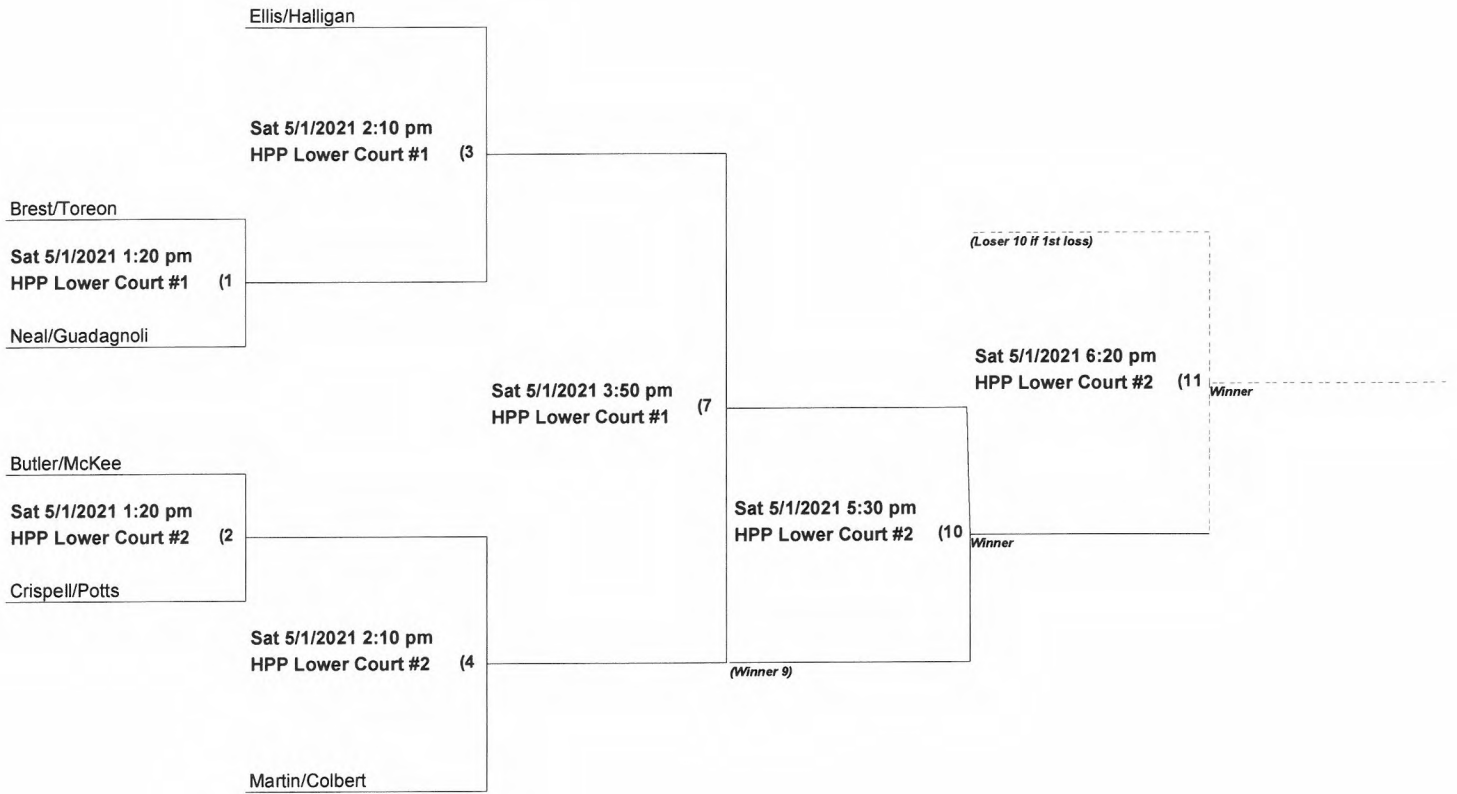

CCPR Pickleball Men's Doubles 3.0-3.5 AGES 19-49

CCPR Pickleball Men's Doubles 3.0-3.5 AGES 50+

CCPR Pickleball Men's Doubles 3.0-3.5 AGES 60+

CCPR Pickleball Men's Doubles 3.5 AGES 60+

CCPR Pickleball Men's Doubles 4.0 Ages 50+

CCPR Pickleball Men's Doubles 4.5 AGES 19-49