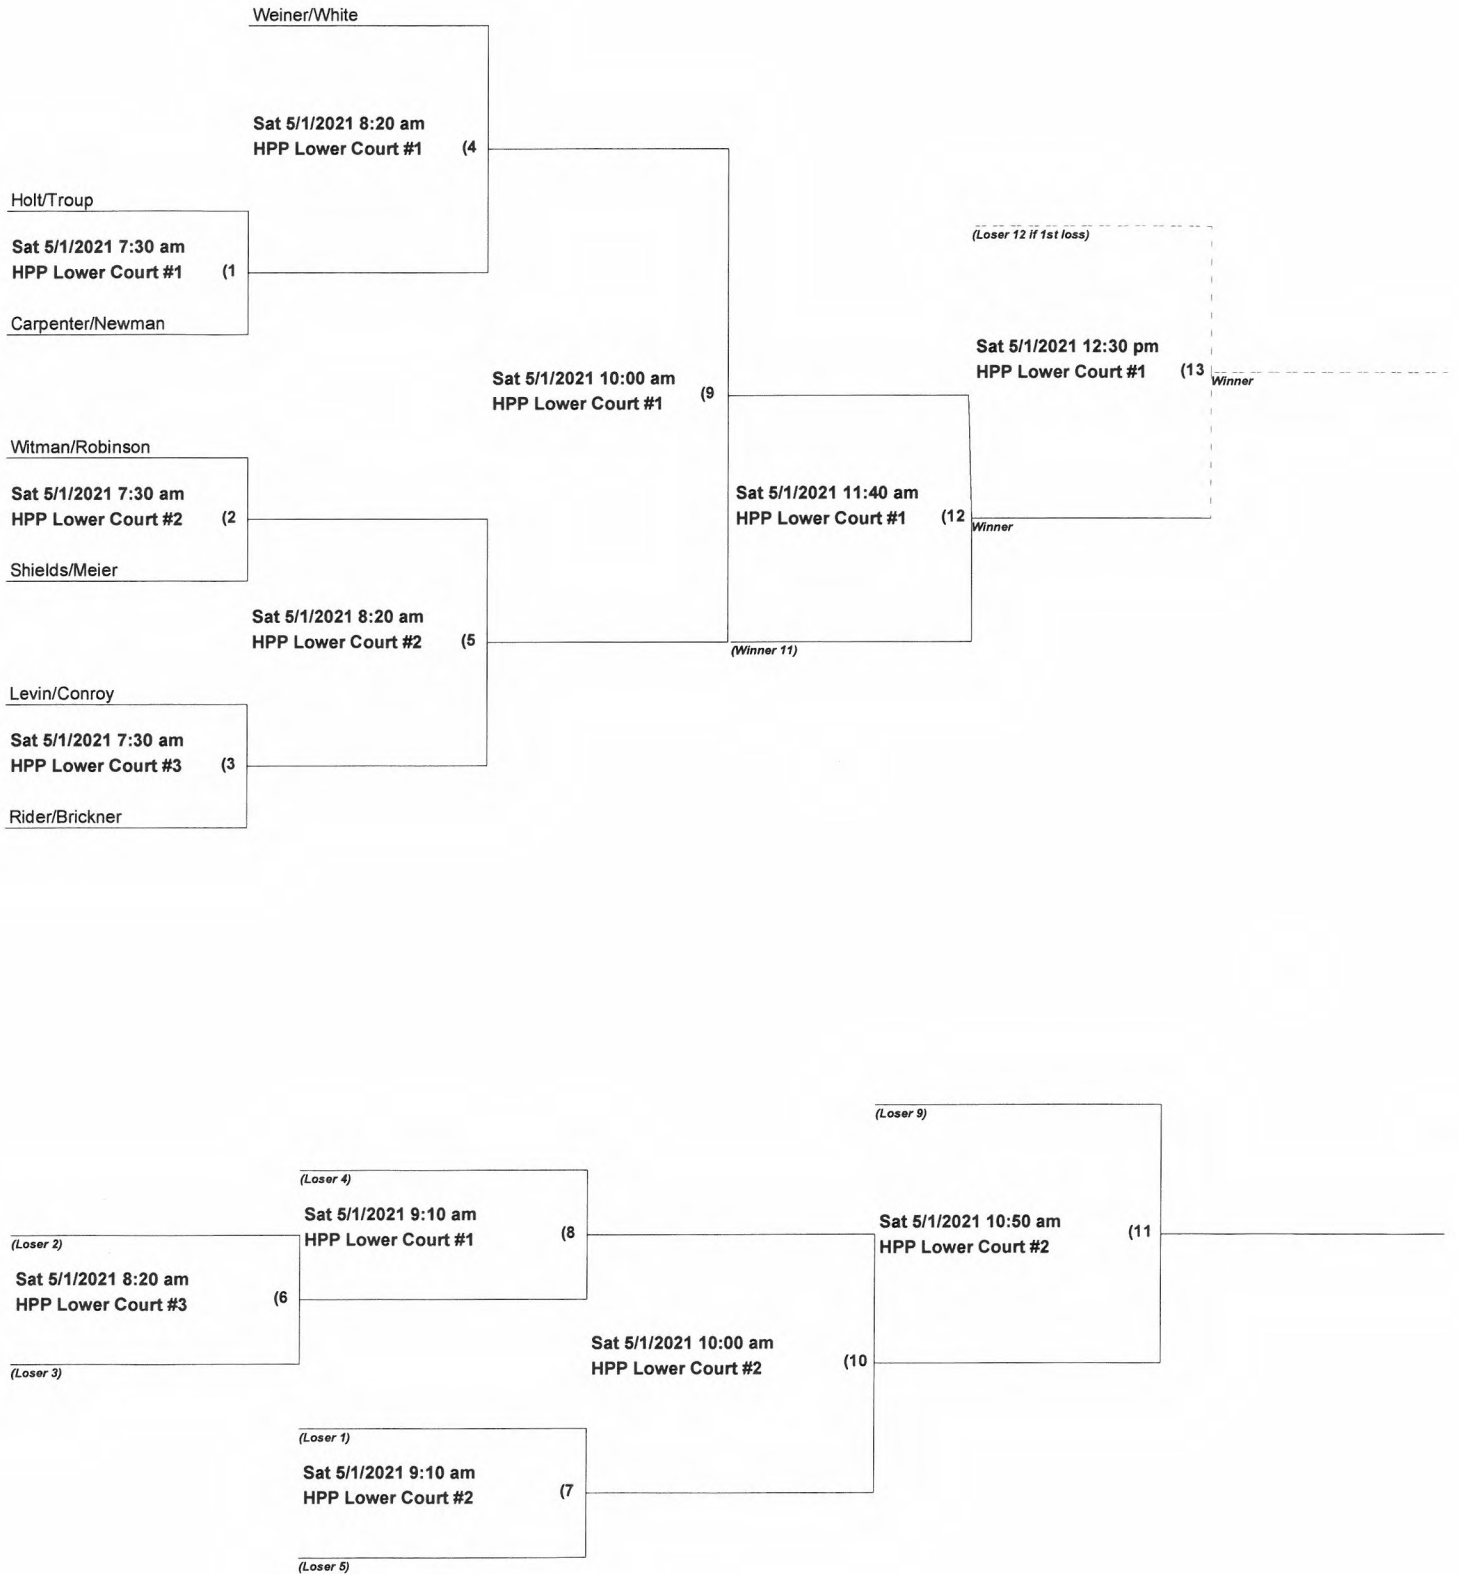

CCPR Pickleball Men's Doubles 3.0-3.5 AGES 19-49

CCPR Pickleball Men's Doubles 3.0-3.5 AGES 50+

CCPR Pickleball Men's Doubles 3.0-3.5 AGES 60+

CCPR Pickleball Men's Doubles 3.5 AGES 60+

CCPR Pickleball Men's Doubles 4.0 Ages 50+

CCPR Pickleball Men's Doubles 4.5 AGES 19-49