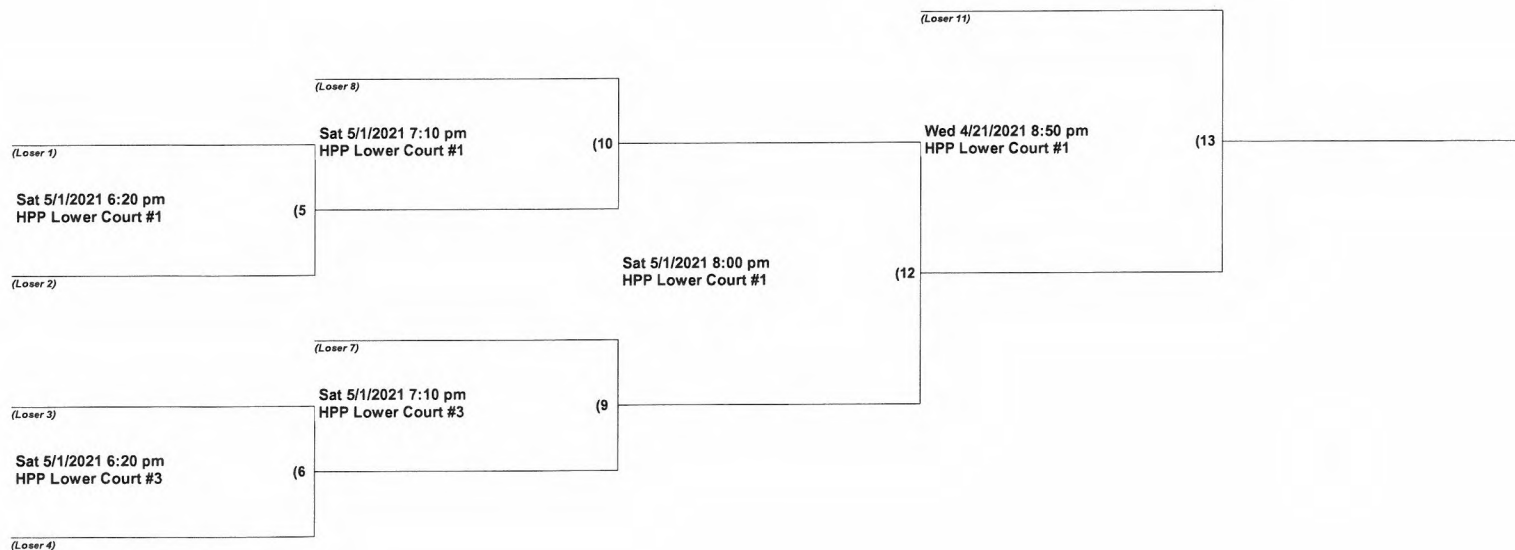

CCPR Pickleball Women's Doubles 3.0-3.5 AGES 19+

# CCPR Pickleball Women's Doubles 4.0-4.5 AGES 19+

CCPR Pickleball Women's Doubles 3.0 AGES 50+