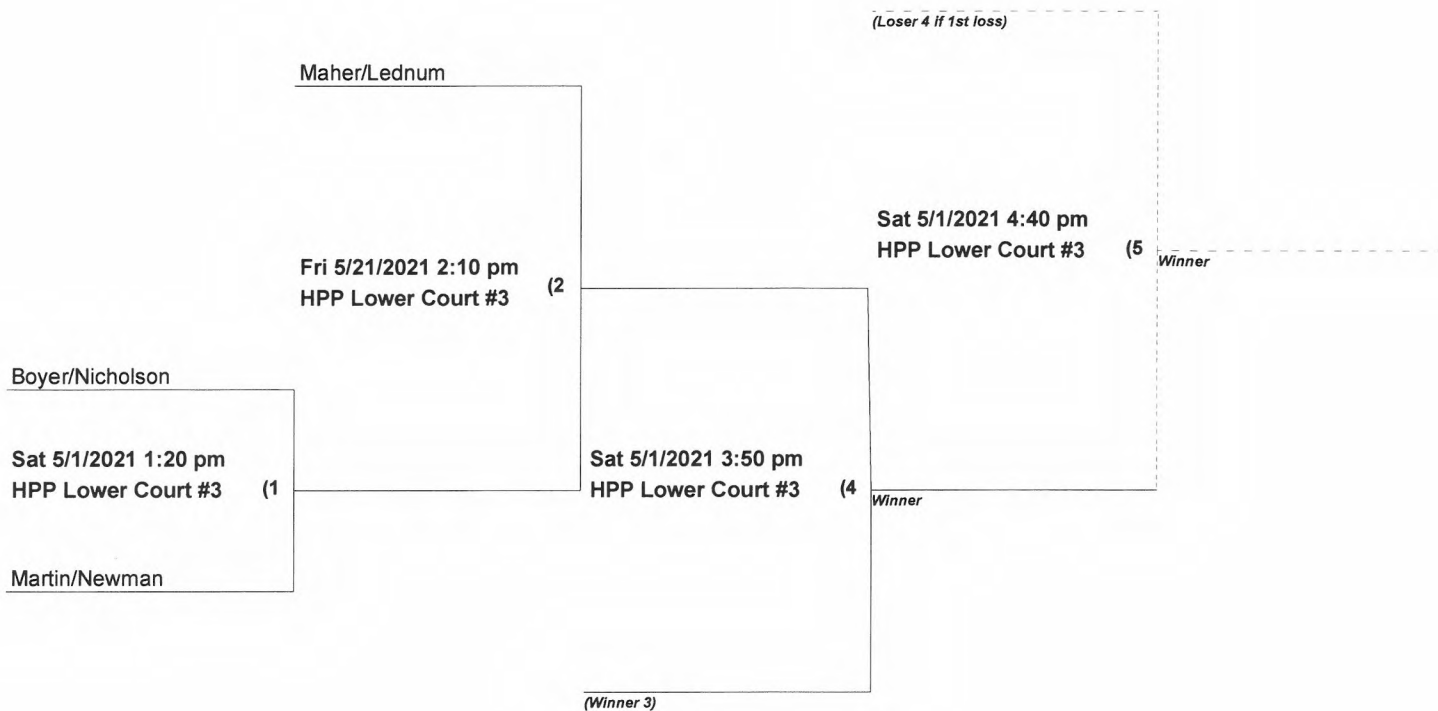

CCPR Pickleball Women's Doubles 3.0-3.5 AGES 19+

# CCPR Pickleball Women's Doubles 4.0-4.5 AGES 19+

CCPR Pickleball Women's Doubles 3.0 AGES 50+