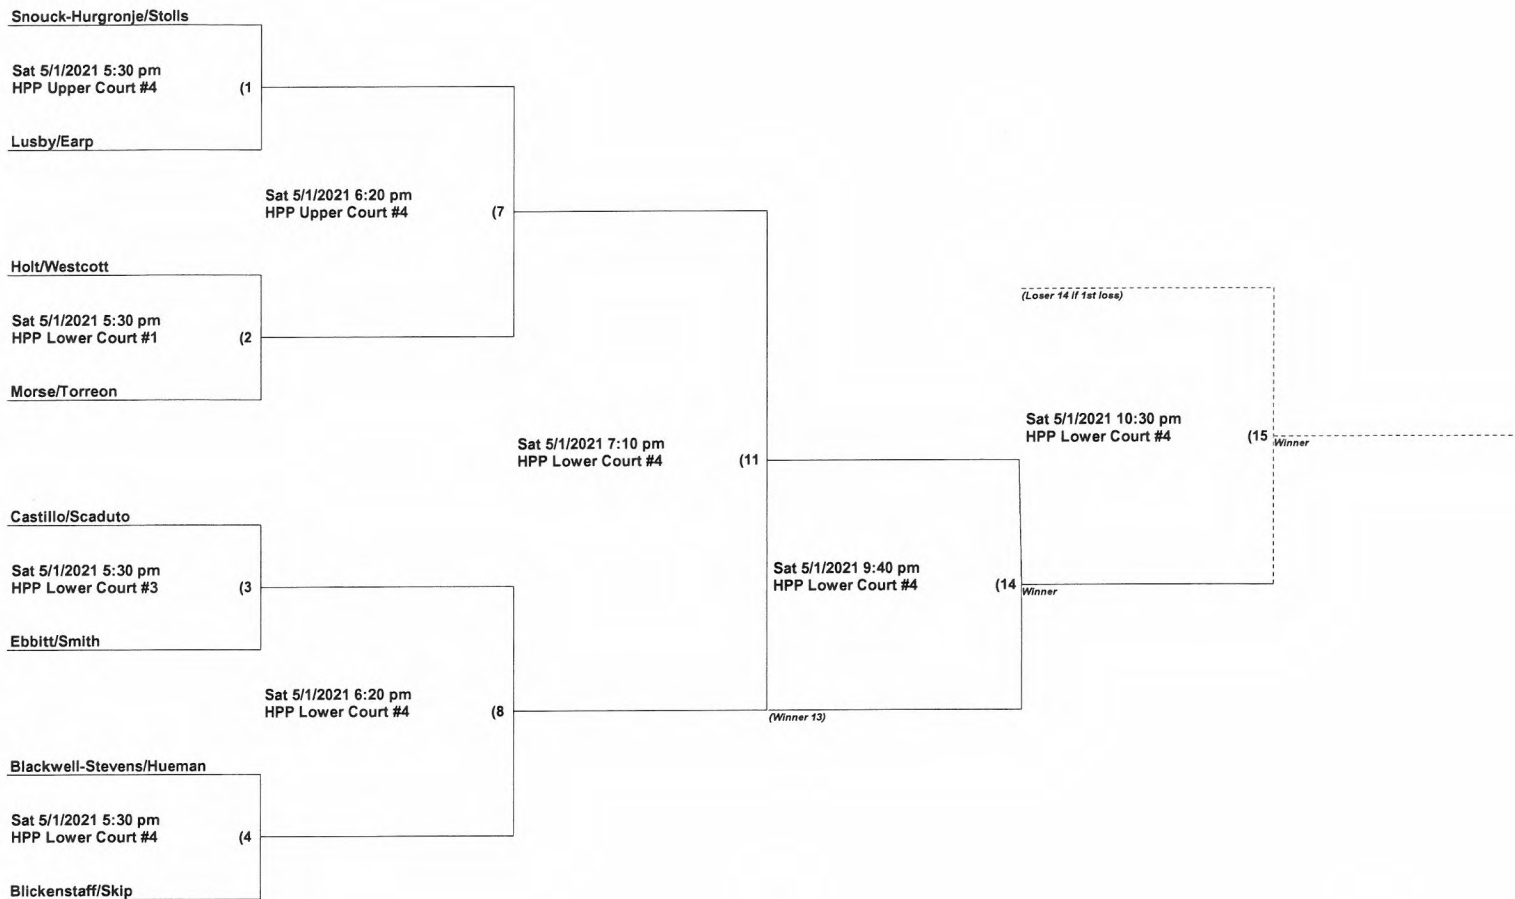

CCPR Pickleball Women's Doubles 3.0-3.5 AGES 19+

# CCPR Pickleball Women's Doubles 4.0-4.5 AGES 19+

CCPR Pickleball Women's Doubles 3.0 AGES 50+